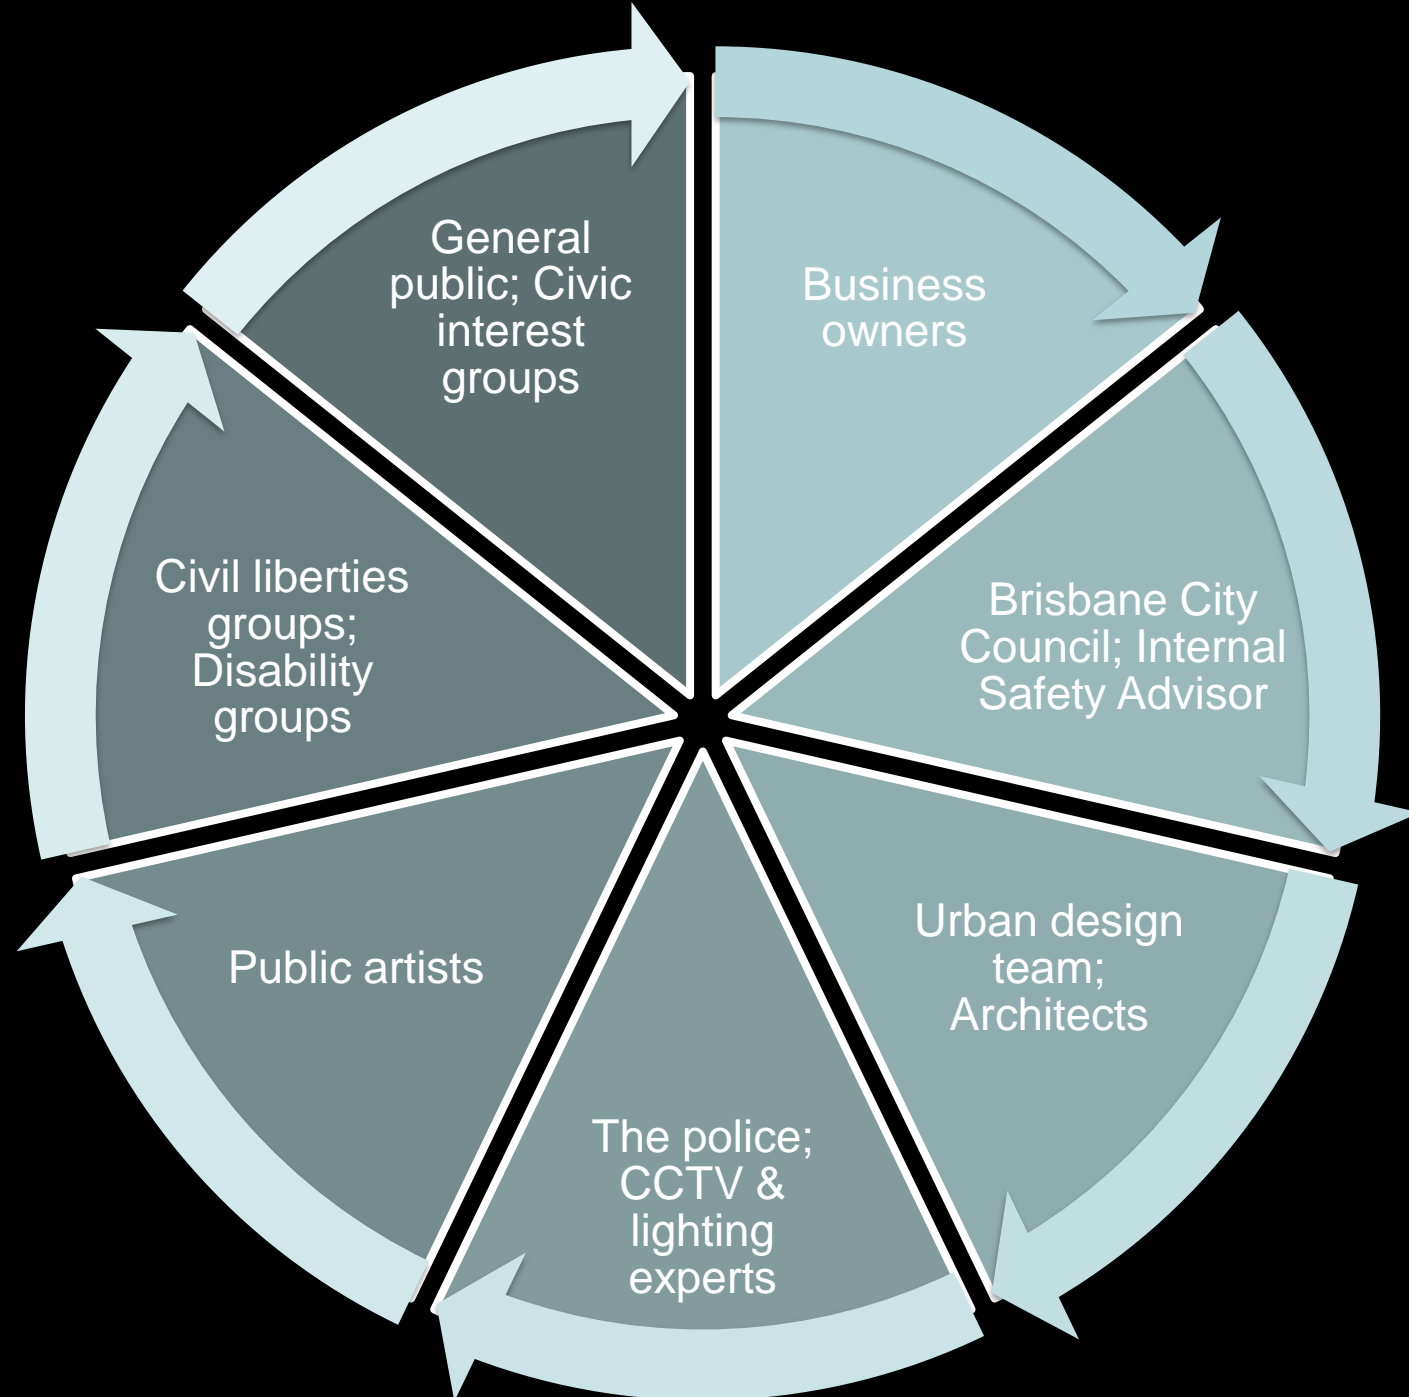

@CPTEDChile

Macarena Rau Vargas

Implementation of the Queen Street Mall, Queensland, Australia

Mateja Mihinjac
ICA Executive Director

Mateja.Mihinjac@cpted.net

www.cpted.net

Thank you for your attention!

Further information on the topic of
Prevention can be found on the website of
the German Prevention Day at: